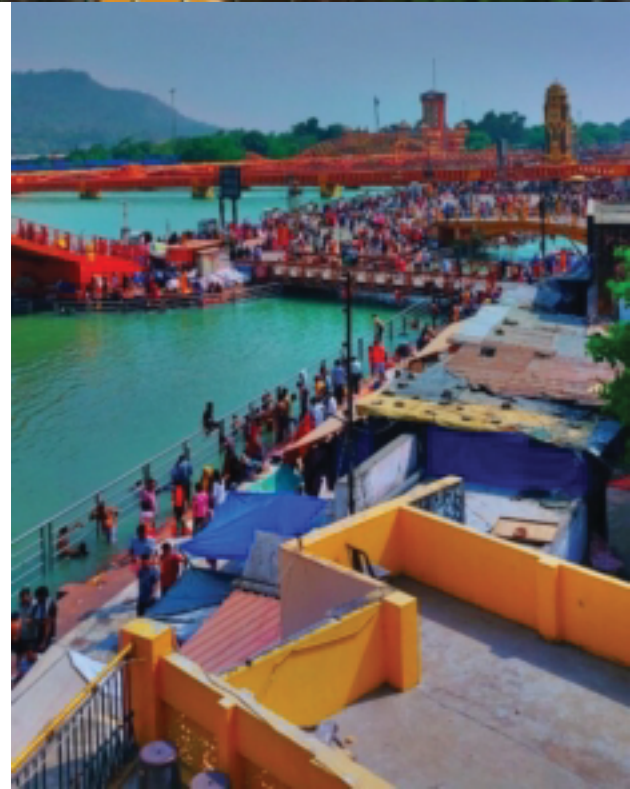

**WALKABLE DISTANCE
TO HAR-KI-PAURI**